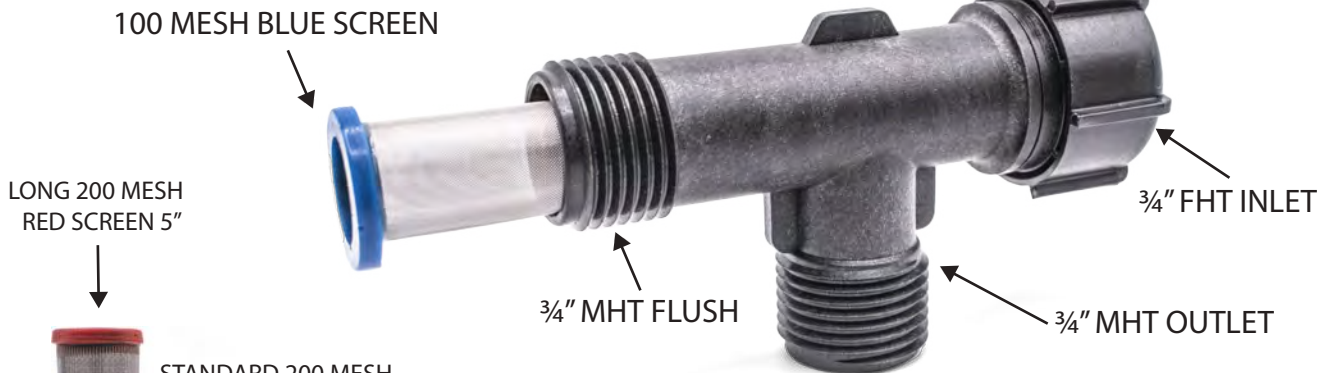

## EXTRA LONG 3/4" HOSE THREAD "T" FILTER (50% LONGER THAN STANDARD FILTER)

### PART #

- RF007S-50 -WITH 50 MESH SCREEN YELLOW
- RF007S-100 -WITH 100 MESH SCREEN BLUE
- RF007S-150 -WITH 150 MESH SCREEN BLACK
- RF007S-200 -WITH 200 MESH SCREEN RED

**LIST PRICE \$6.50**

### PART #

- RF007L-50 -WITH 50 MESH SCREEN YELLOW
- RF007L-100 -WITH 100 MESH SCREEN BLUE
- RF007L-150 -WITH 150 MESH SCREEN BLACK
- RF007L-200 -WITH 200 MESH SCREEN RED

**LIST PRICE \$7.50**

LONG 200 MESH  
RED SCREEN 5"

100 MESH BLUE SCREEN

STANDARD 200 MESH  
RED SCREEN 3.5"

3/4" MHT FLUSH

3/4" FHT INLET

3/4" MHT OUTLET